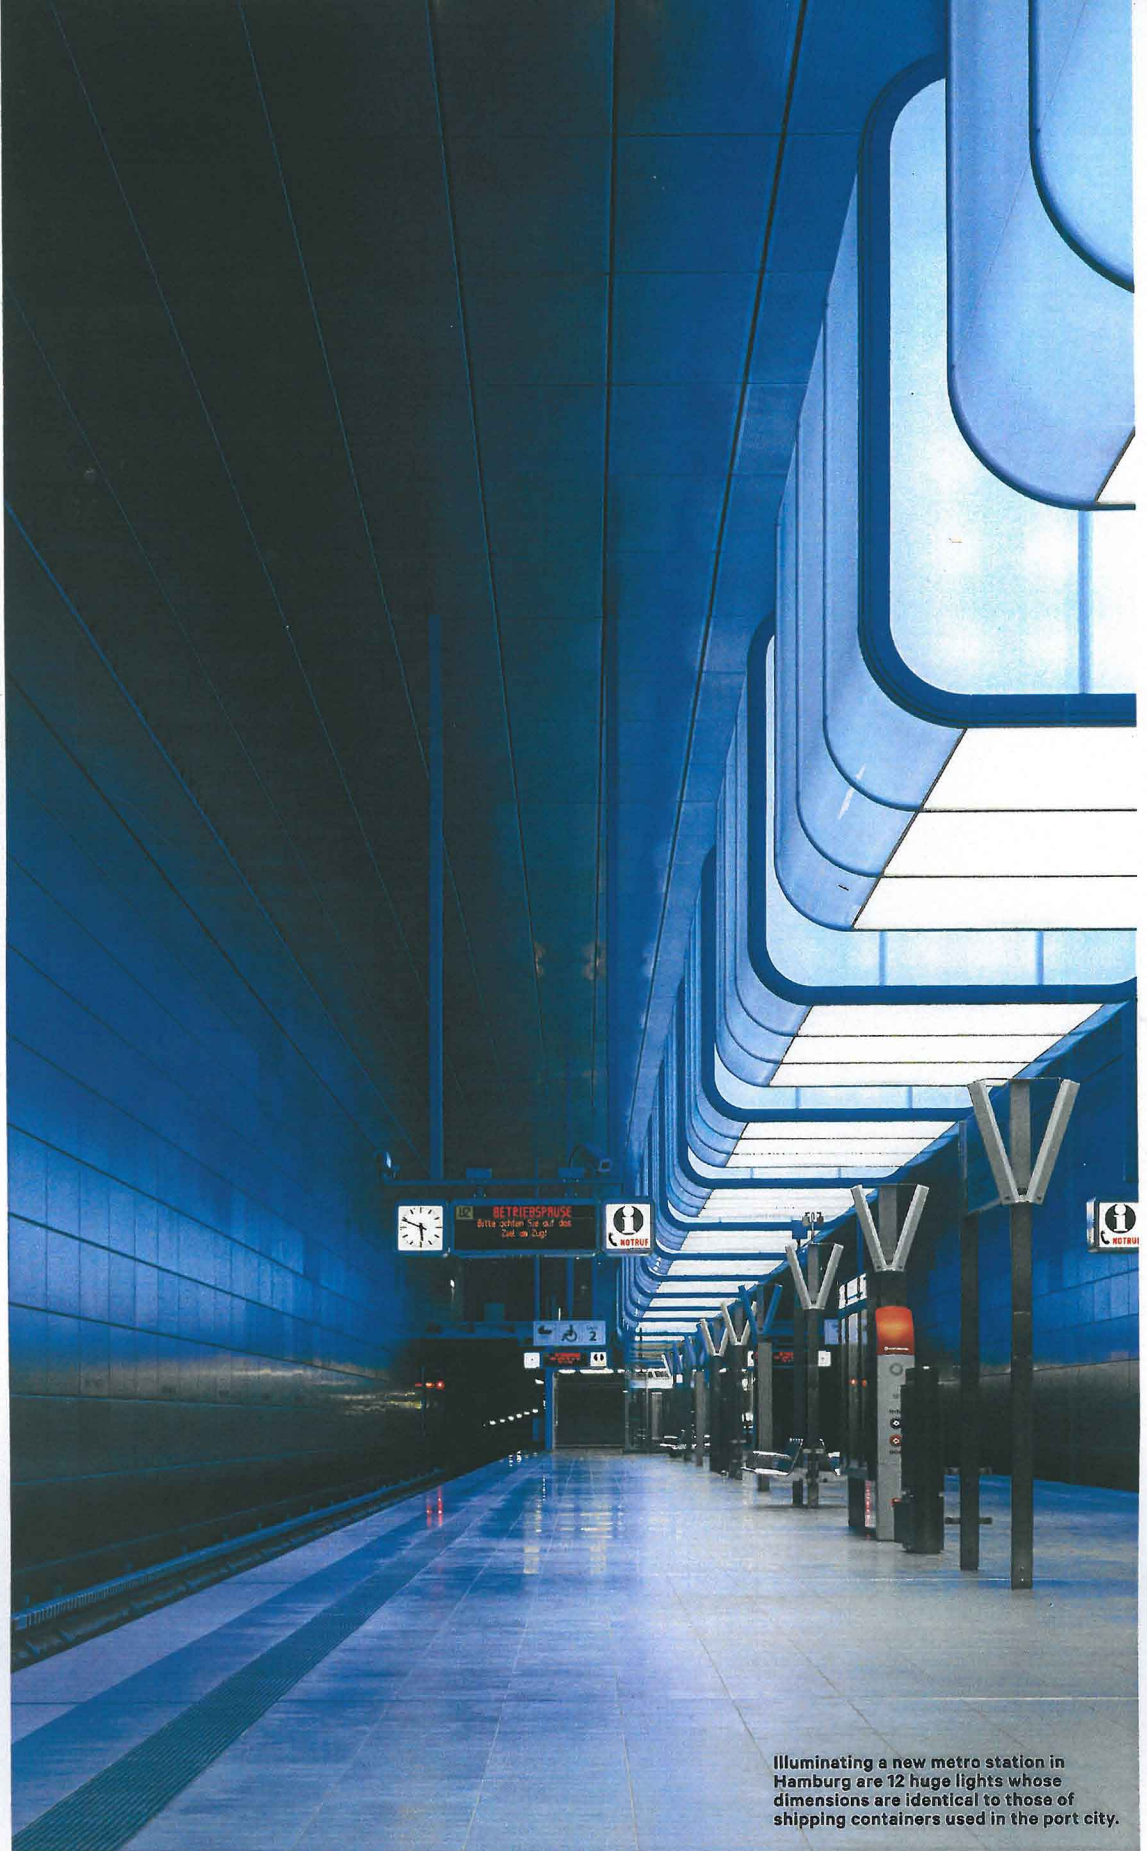

Photo Markus Tollhopf

Light

The vibrant atmosphere that sparks the streets of Hamburg continues underground, in a new metro station aglow with colour.

Hamburg

the

Metro Station

Way

048

Illuminating a new metro station in Hamburg are 12 huge lights whose dimensions are identical to those of shipping containers used in the port city.

Words Jessica Bridger
Photo Markus Tollhopf

In Hamburg, Germany, the new Hafencity Universität U-Bahn station conveys the character of the city both tangibly and experientially. The multidisciplinary team responsible for the striking reciprocity of light and dark that enlivens the station, providing passengers with an immersive underground environment, consisted of Pfarrer Lighting Design, D-Lightvision, Raupach Architekten and Design Stauss Grillmeier.

Suspended from the ceiling above the island platform are 12 huge rectangular glass luminaires. Equipped with colour-changing RGB LEDs, these looming lamps disperse a chromatic glow of ambient lighting from all surfaces except their undersides, which emit functional white light that illuminates the platform below. Each individually programmable fixture contributes to the carefully choreographed play of light.

The dimensions of the lighting objects are identical to those of the shipping objects so vital to Hamburg's bustling port. LED light reflecting off the semi-matte steel planes of walls and ceiling is yet another reference to the maritime location, where light from ships and seafront buildings shimmers on the water.