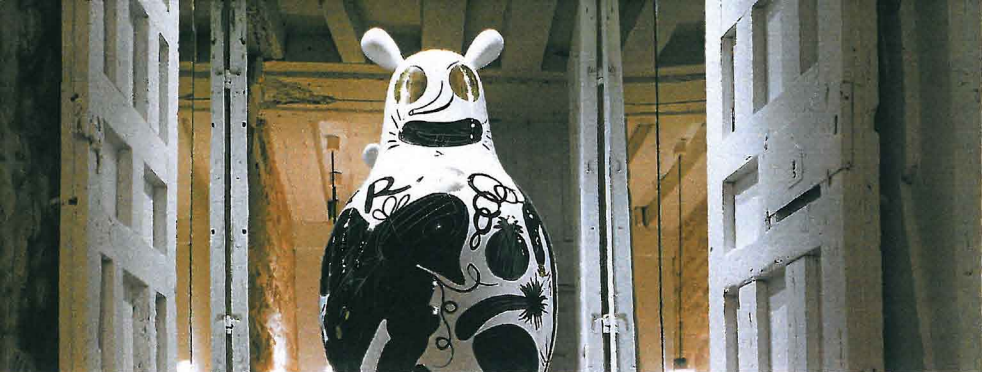

Photo Klunderbie