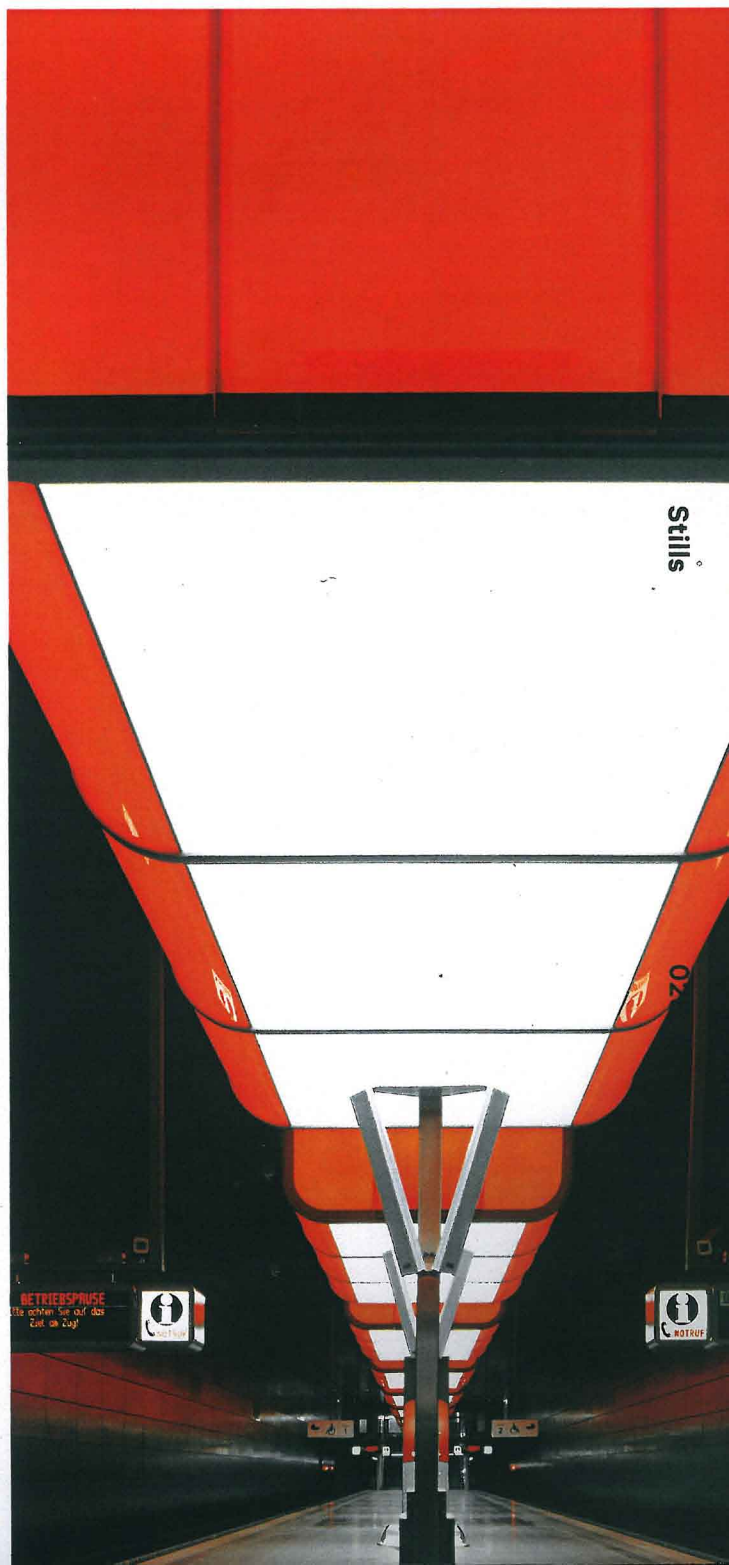

Photo Markus Tollhopf

048

Metro Mix

Pfarré shines the light

Stills

Stills